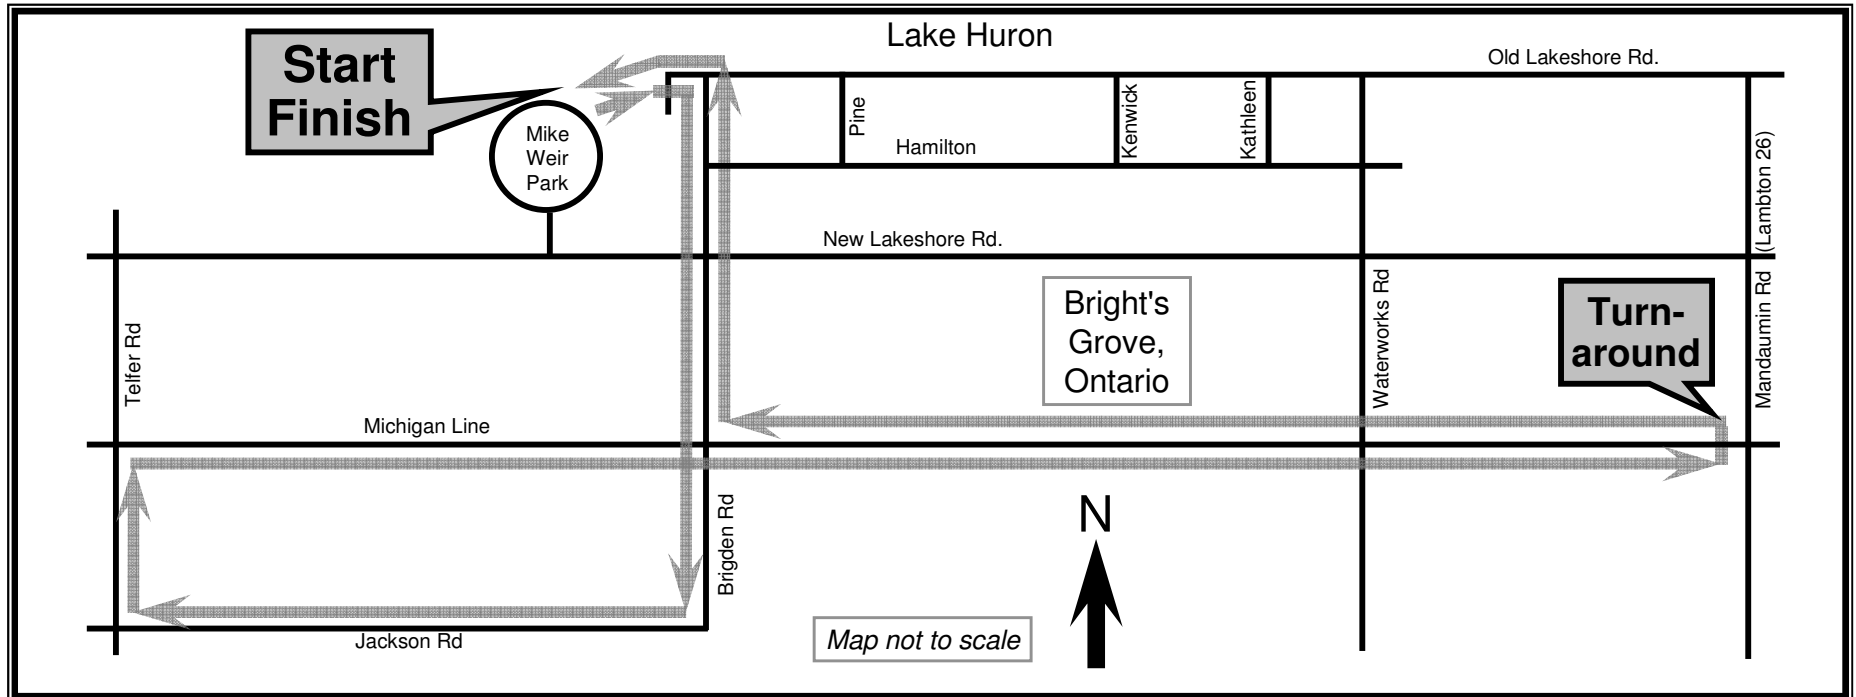

2022 20K BIKE ROUTE MAP

Father's Day Boys' Home Run/Walk/Skate/Bike, Third Sunday in June

Start Time: 7:50 a.m.

Water Stations: Start, Finish Washrooms: Start and Finish

IMPORTANT INFORMATION FOR PARTICIPANTS...

- Please wear your bib on the front.
- Please ride on the right side of the road, as you will be following the lead vehicle or bicycle.
- Watch for traffic.

REMINDER: YOUR BIB IS YOUR BREAKFAST TICKET!