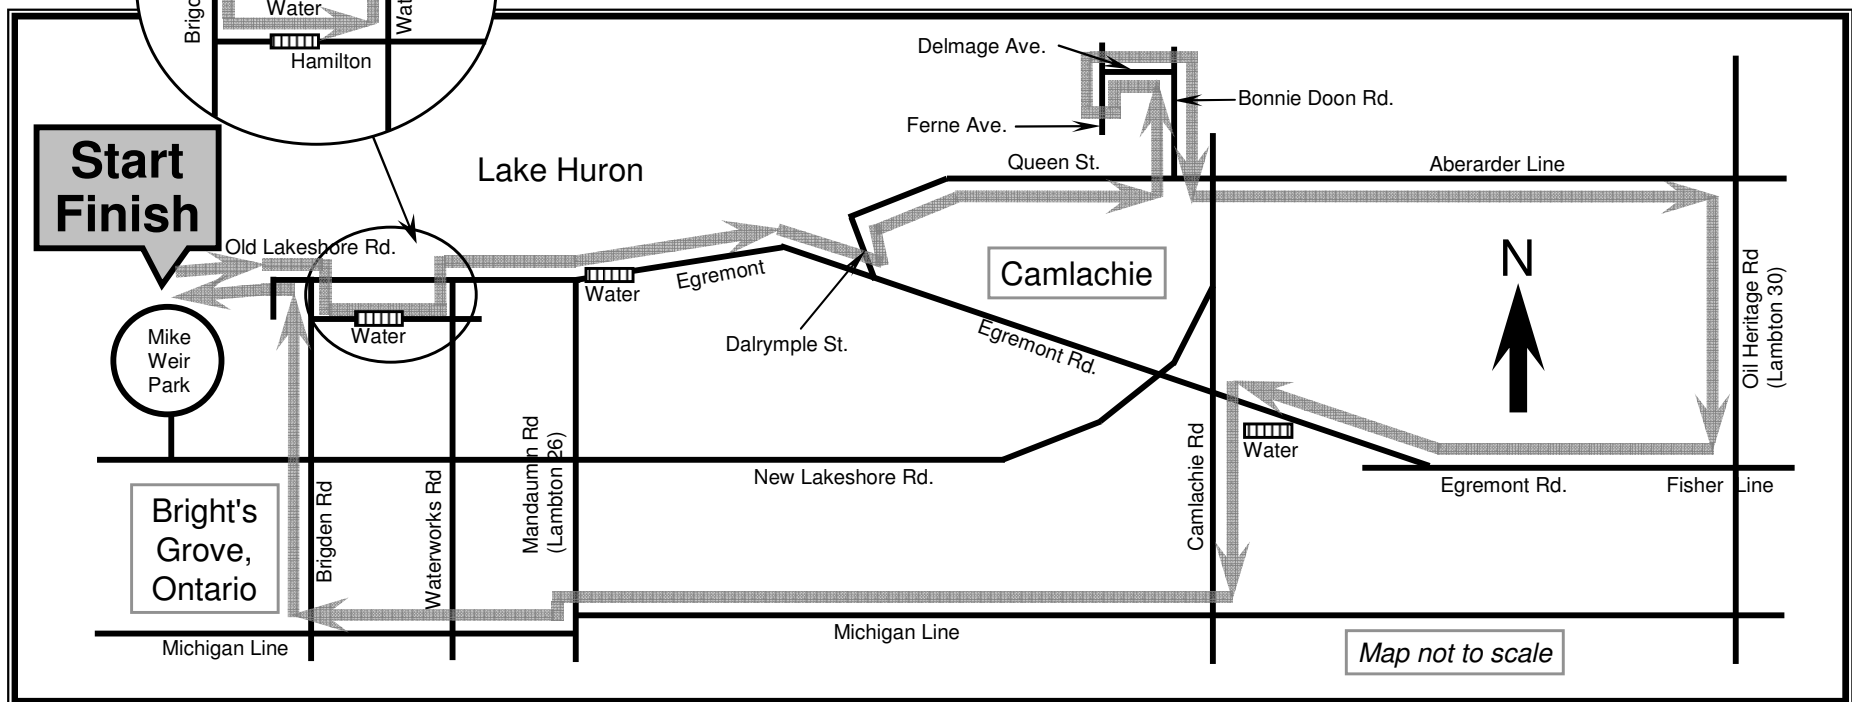

2022 40K BIKE ROUTE MAP

Father's Day Boys' Home Run/Walk/Skate/Bike, Third Sunday in June

Start Time: 7:45 a.m.

Water Stations: Start, 1.5K, 2.8K, 5.6K, 24K, Finish Washrooms: Start and Finish

IMPORTANT INFORMATION FOR PARTICIPANTS...

- Please wear your bib on the front.
- Please ride on the right side of the road, as you will be following the lead vehicle or bicycle.
- Watch for traffic.

REMINDER: YOUR BIB IS YOUR BREAKFAST TICKET!